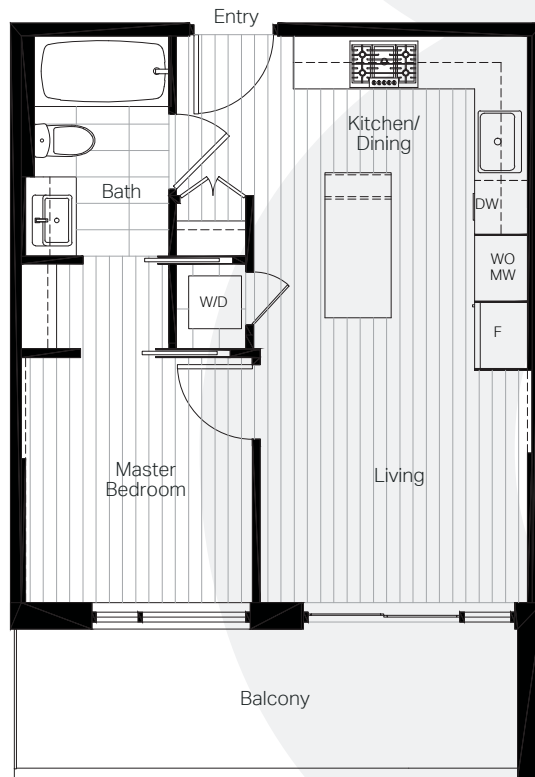

8888

OSLER

UNIT A1a
1 BED + 1 BATH

Interior 442 sf · Exterior 121 - 131 sf

All measurements are approximate and subject to change without notice.