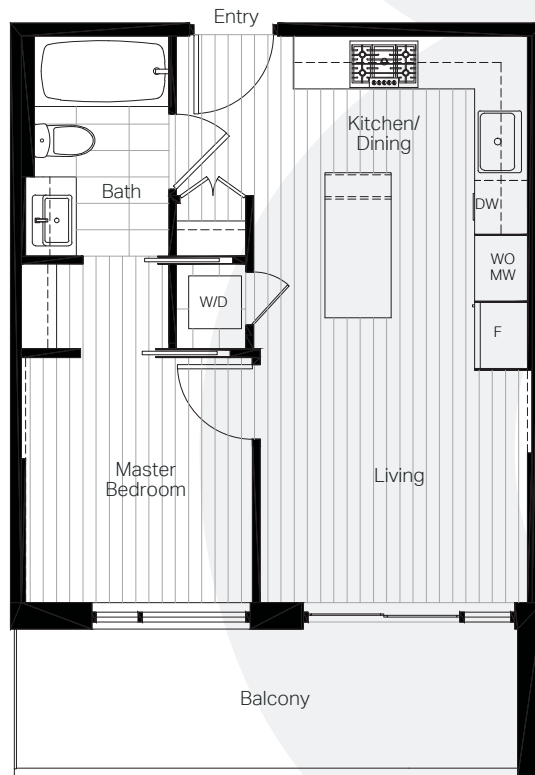

8888

OSLER

UNIT A1a
1 BED + 1 BATH

Interior 442 sf · Exterior 121 - 131 sf

All measurements are approximate and subject to change without notice.