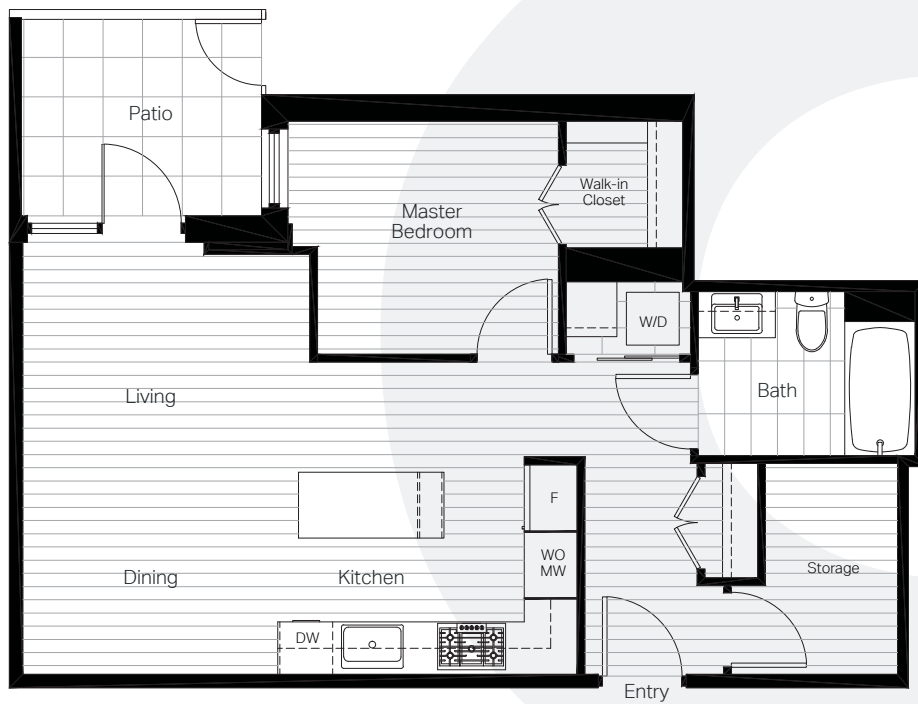

8888
OSLER

UNIT A5
1 BED + 1 BATH

Interior 645 sf · Exterior 85 sf

All measurements are approximate and subject to change without notice.