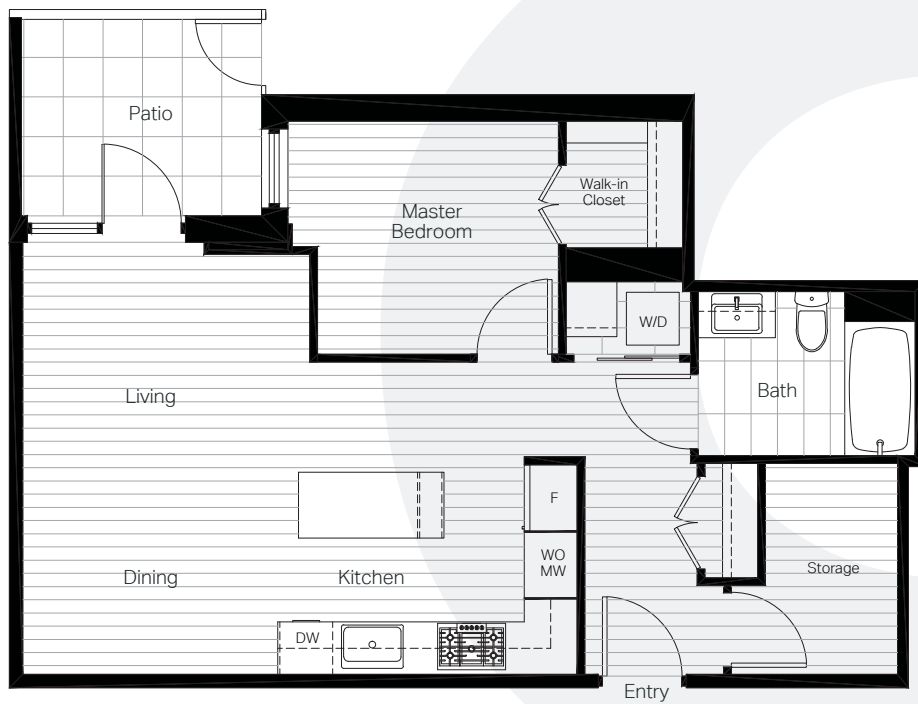

8888  
OSLER

**UNIT A5**  
**1 BED + 1 BATH**  
Interior 645 sf · Exterior 85 sf

All measurements are approximate and subject to change without notice.