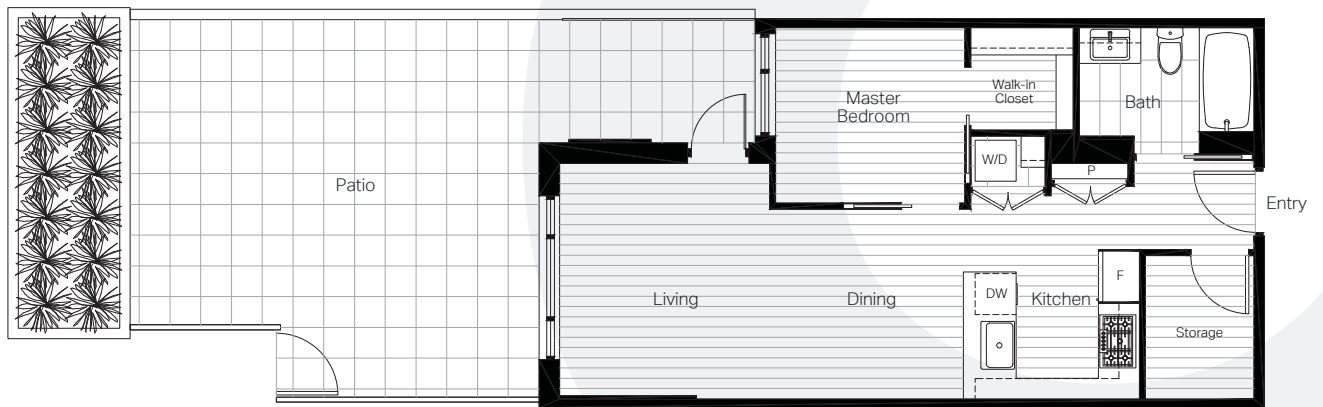

8888
OSLER

UNIT A7
1 BED + 1 BATH
Interior 580 sf · Exterior 437 sf

All measurements are approximate and subject to change without notice.