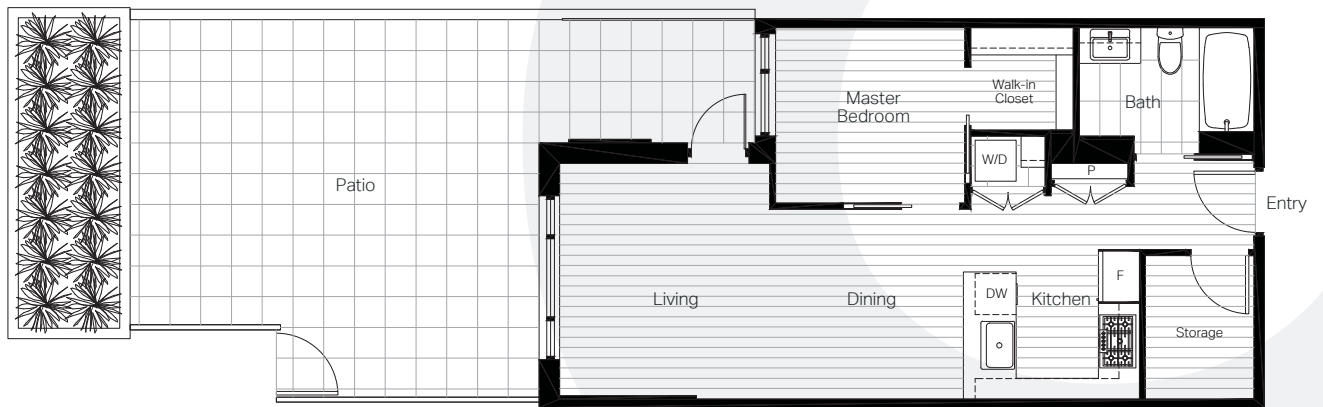

8888
OSLER

UNIT A7
1 BED + 1 BATH

Interior 580 sf · Exterior 437 sf

All measurements are approximate and subject to change without notice.