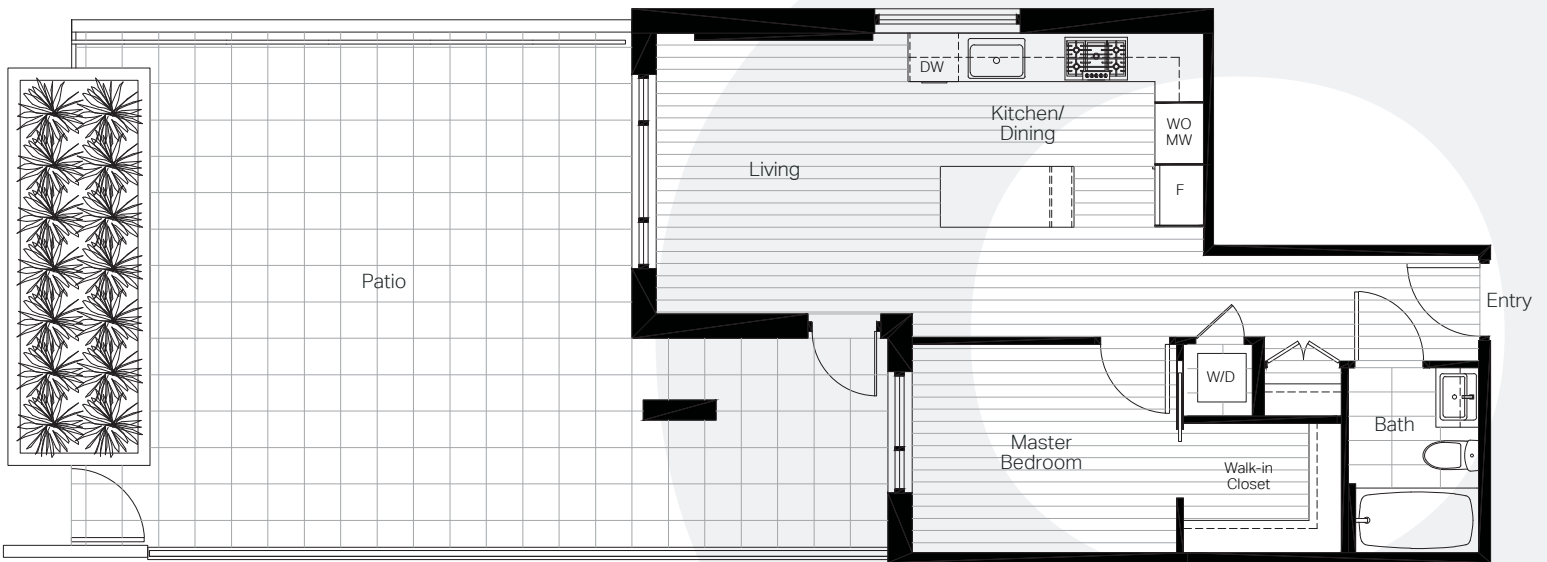

8888  
OSLER

UNIT A8  
1 BED + 1 BATH

Interior 565 sf · Exterior 565 sf

All measurements are approximate and subject to change without notice.