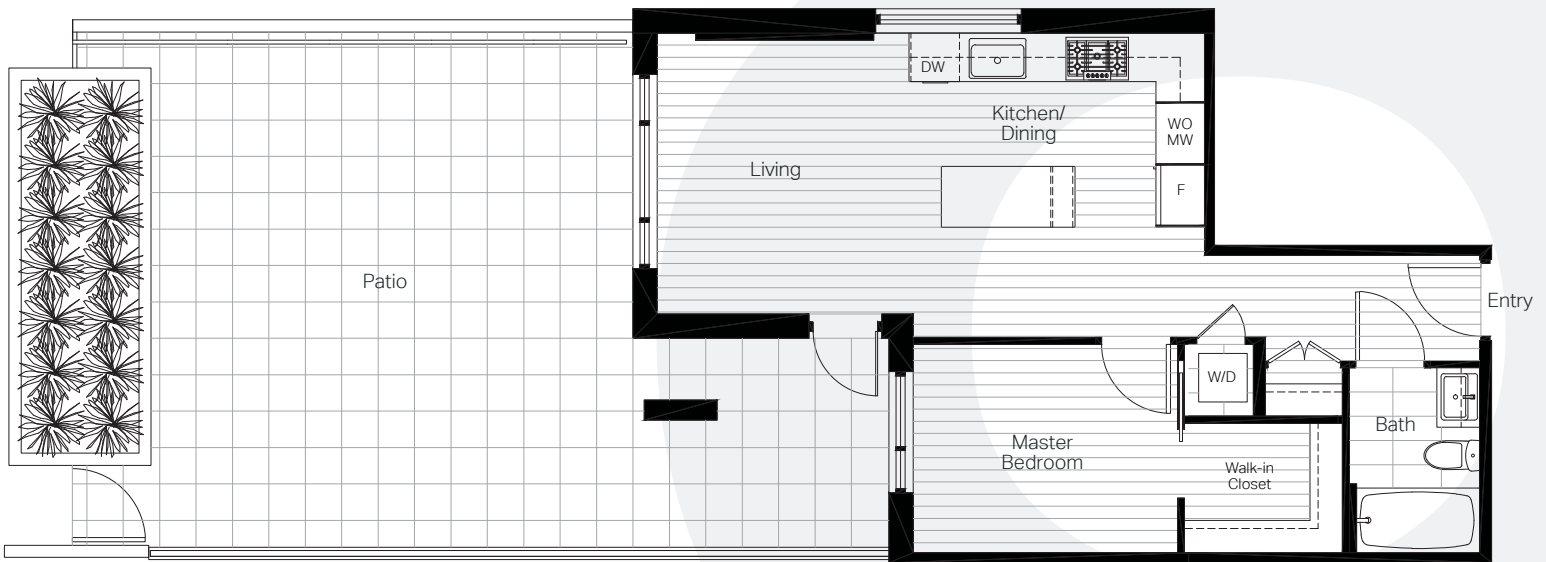

8888
OSLER

UNIT A8
1 BED + 1 BATH

Interior 565 sf · Exterior 565 sf

All measurements are approximate and subject to change without notice.