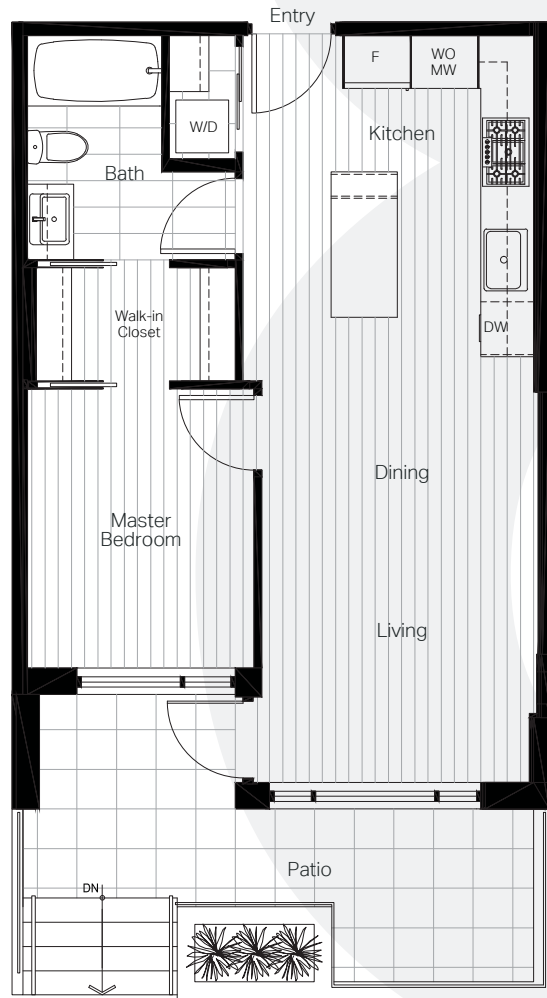

8888
OSLER

UNIT A9
1 BED + 1 BATH

Interior 552 - 546 sf · Exterior 150 - 152 sf

All measurements are approximate and subject to change without notice.