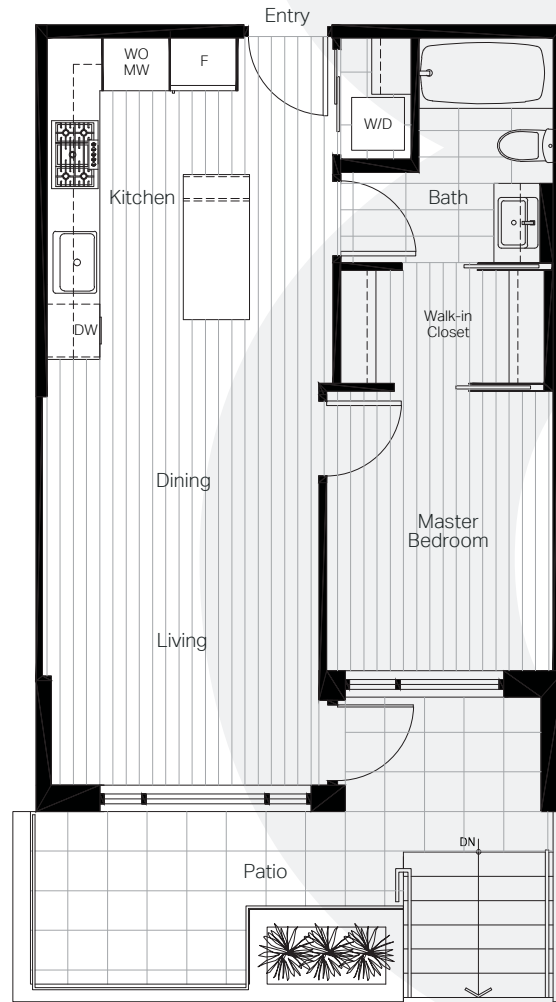

8888
OSLER

UNIT A9a
1 BED + 1 BATH

Interior 549 sf · Exterior 143 sf

All measurements are approximate and subject to change without notice.