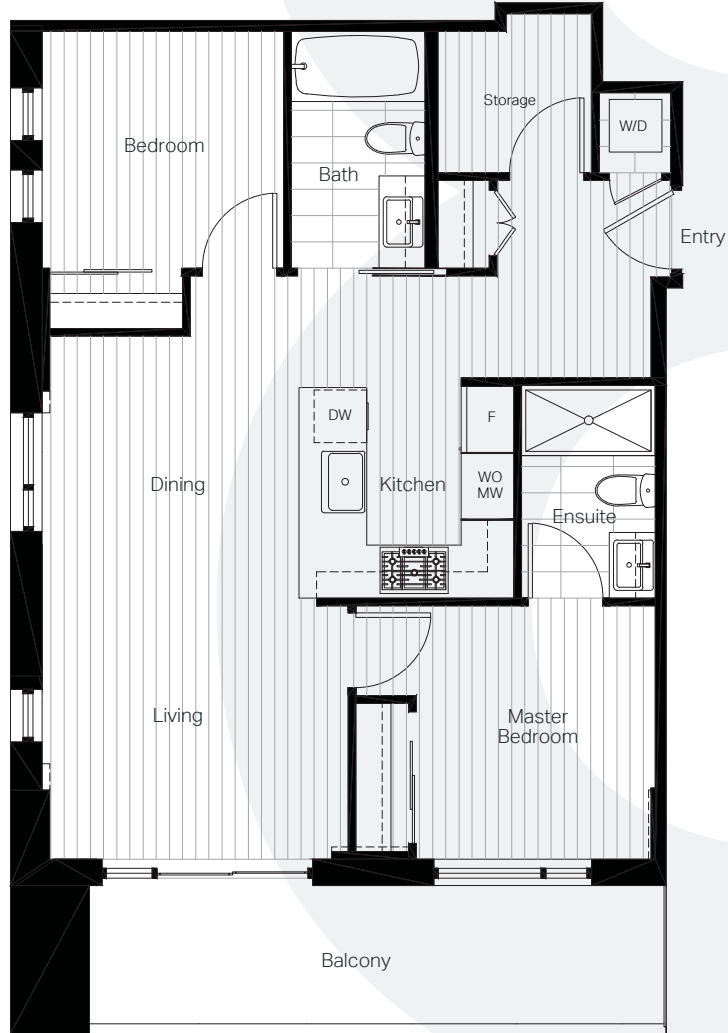

8888 OSLER

UNIT B1
2 BED + 2 BATH
Interior 774 sf · Exterior 139 - 143 sf

All measurements are approximate and subject to change without notice.