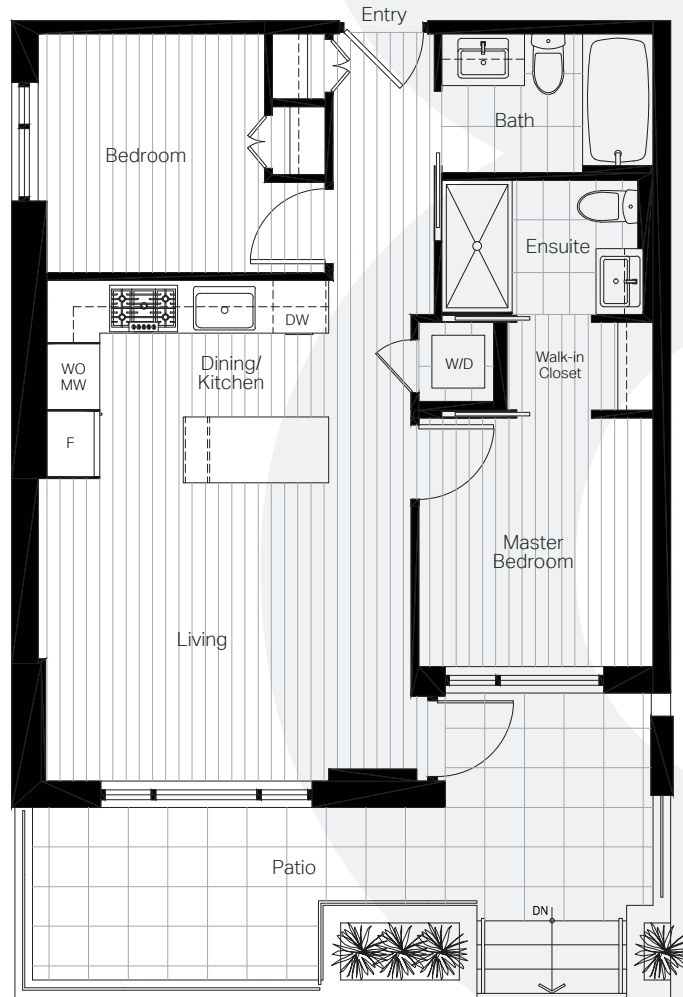

8888
OSLER

UNIT B9
2 BED + 2 BATH
Interior 657 sf · Exterior 184 sf

All measurements are approximate and subject to change without notice.