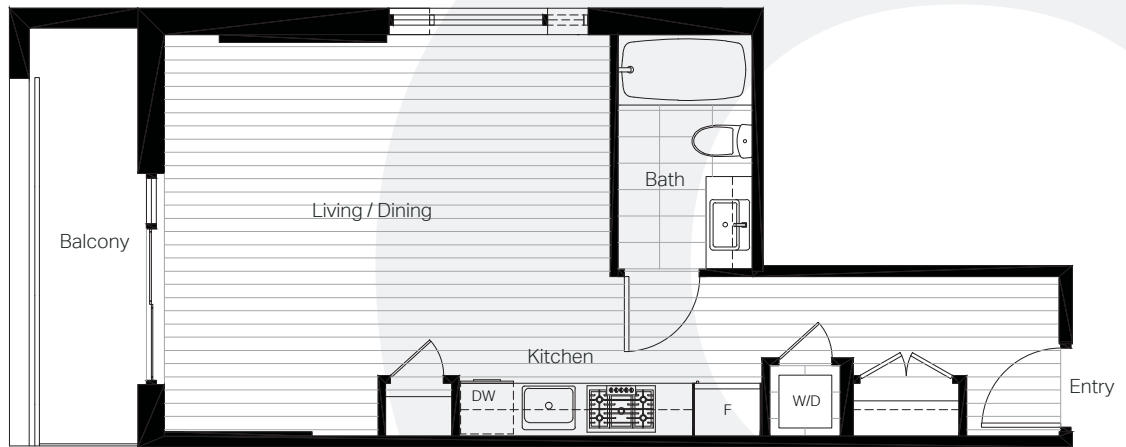

8888
OSLER

UNIT S2
STUDIO + 1 BATH

Interior 454 sf · Exterior 81 sf

All measurements are approximate and subject to change without notice.