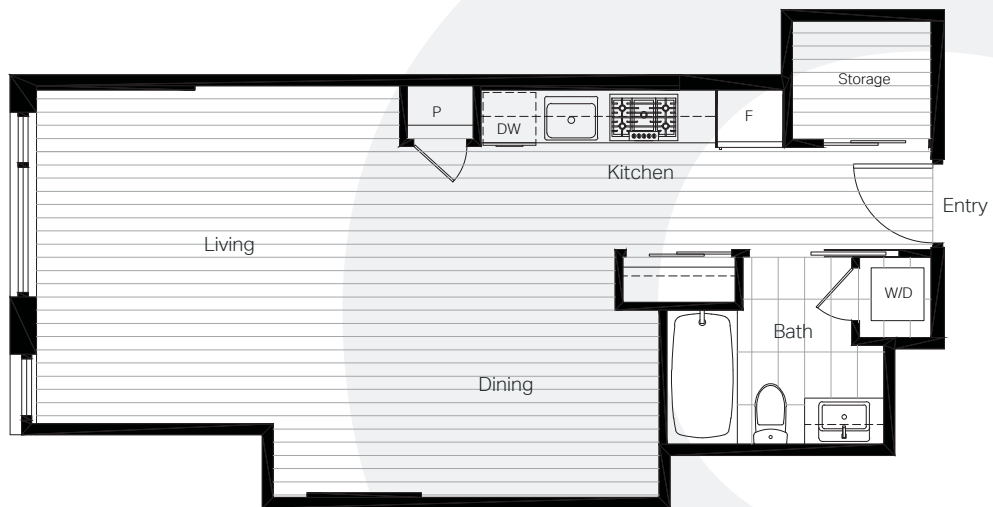

8888  
OSLER

UNIT S4  
STUDIO + 1 BATH

Interior 528 sf

All measurements are approximate and subject to change without notice.