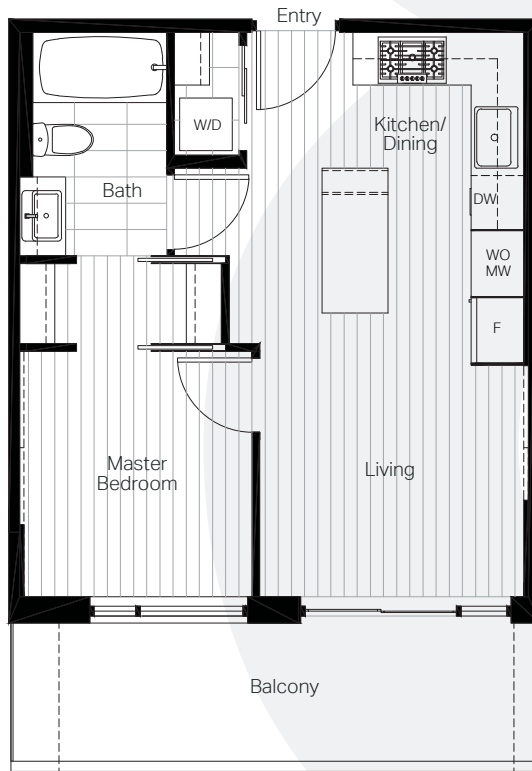

8888
OSLER

UNIT A1
1 BED + 1 BATH

Interior 442 sf · Exterior 118 - 137 sf

Level 2

Level 3-4

All measurements are approximate and subject to change without notice.