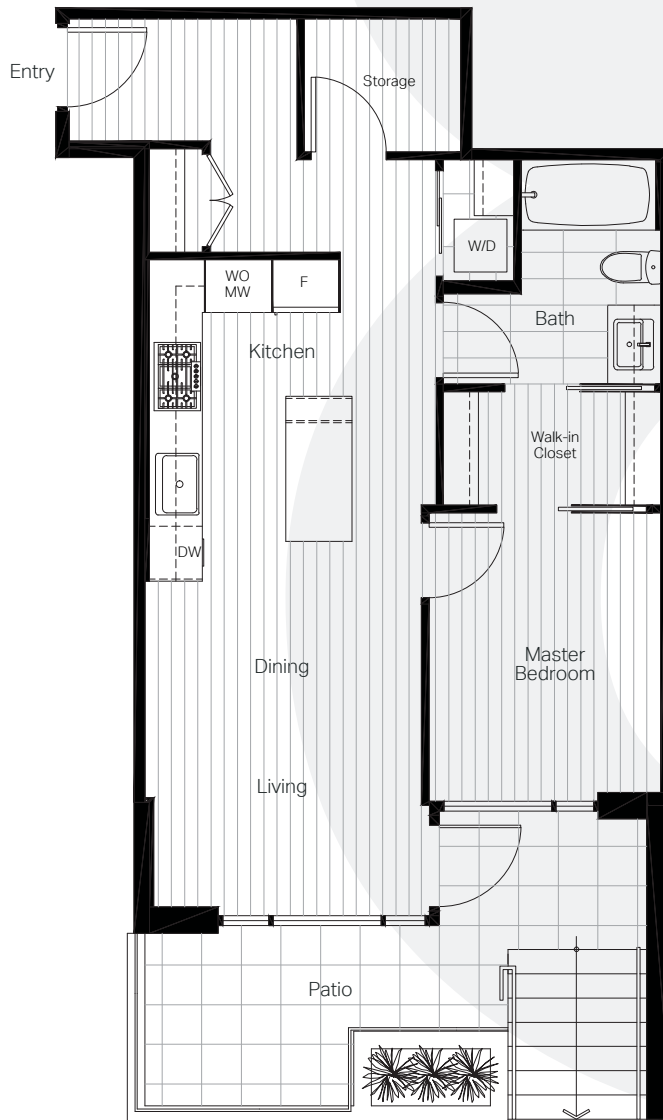

8888
OSLER

UNIT A10
1 BED + 1 BATH

Interior 631 sf · Exterior 135 sf

All measurements are approximate and subject to change without notice.