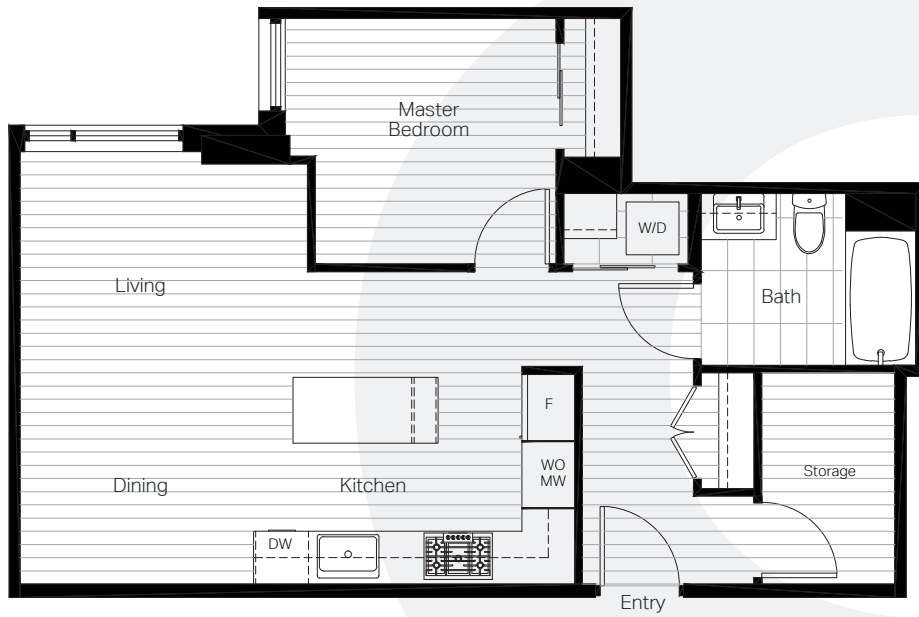

8888
OSLER

UNIT A5a
1 BED + 1 BATH

Interior 641 sf

OSLER STREET Level 3-4

All measurements are approximate and subject to change without notice.