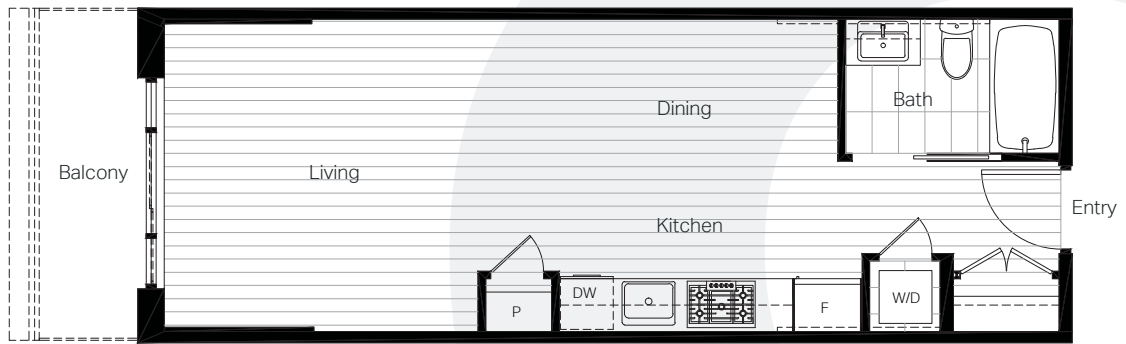

8888  
OSLER

UNIT S1  
STUDIO + 1 BATH

Interior 431 sf · Exterior 0 - 62 sf

All measurements are approximate and subject to change without notice.